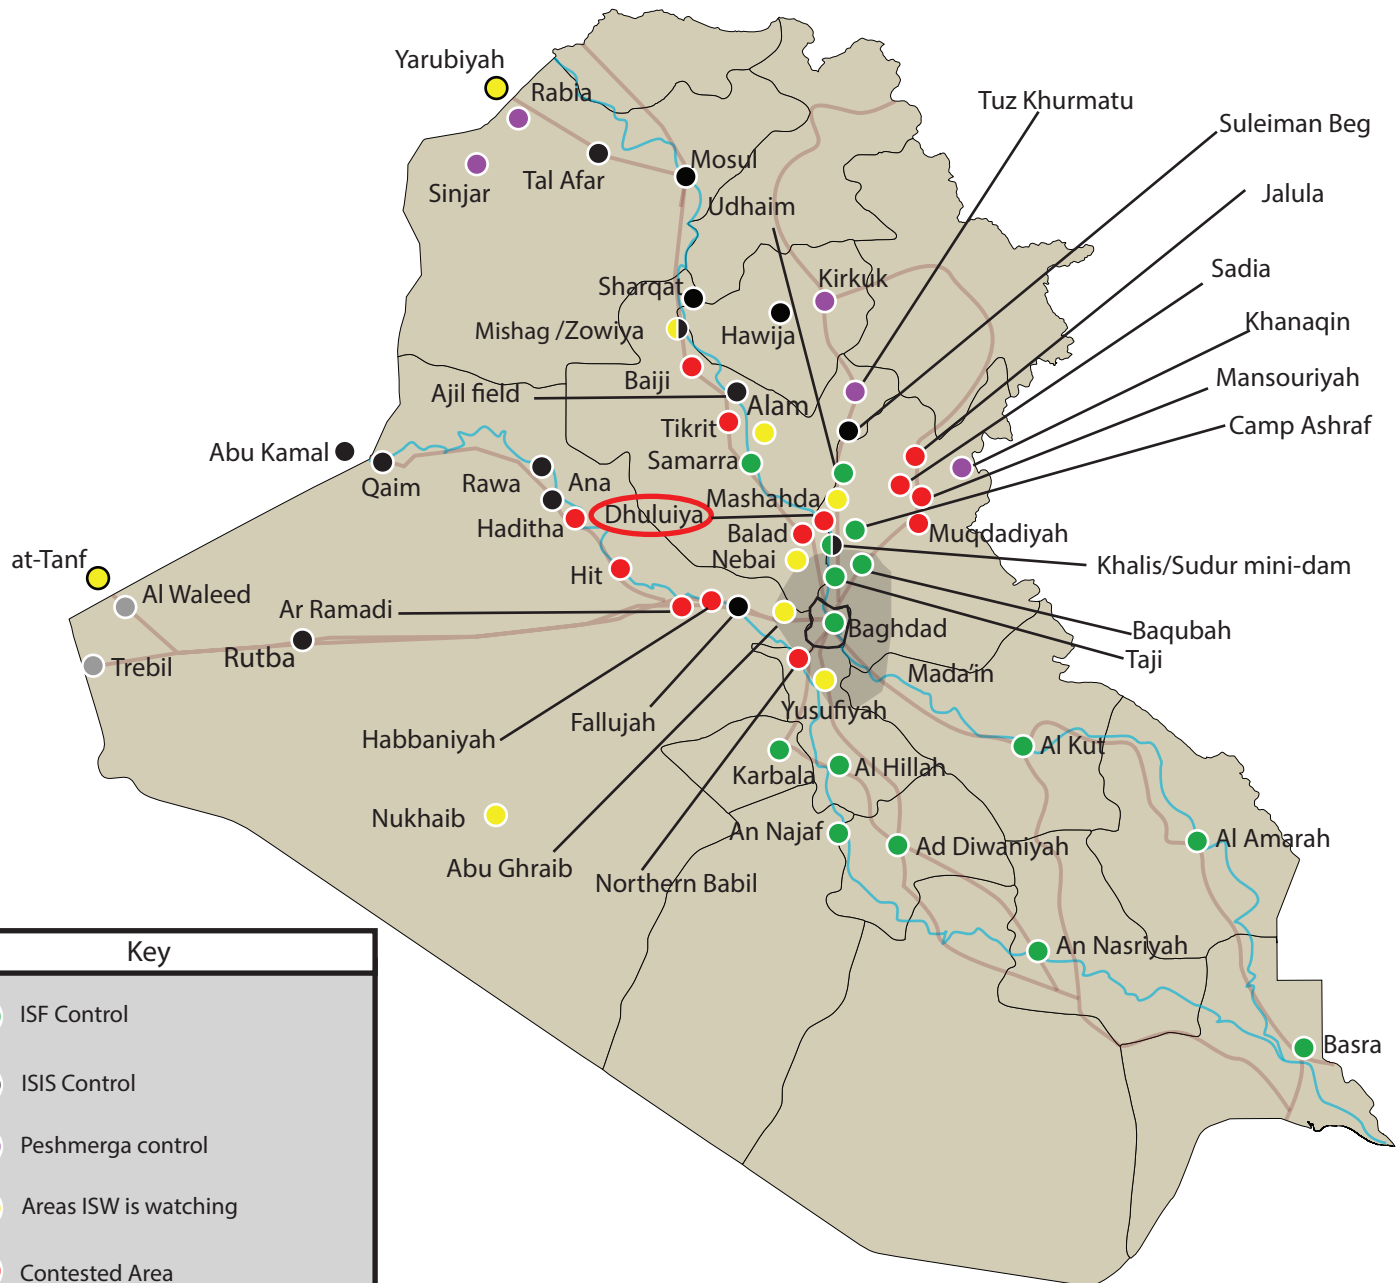

Control of Terrain in Iraq: July 13, 2014

Key

- ISF Control
- ISIS Control
- Peshmerga control
- Areas ISW is watching
- Contested Area
- Anti-ISIS Iraqi Sunni Tribes
- Iraqi Tribes
- Changes since last Control Map

by ISW Iraq Team and Aaron Reese

Changes for July 13 update: ISIS launched an attack on Dhuluiya after damaging a bridge that connected the area to Balad in order to prevent the arrival of reinforcements.