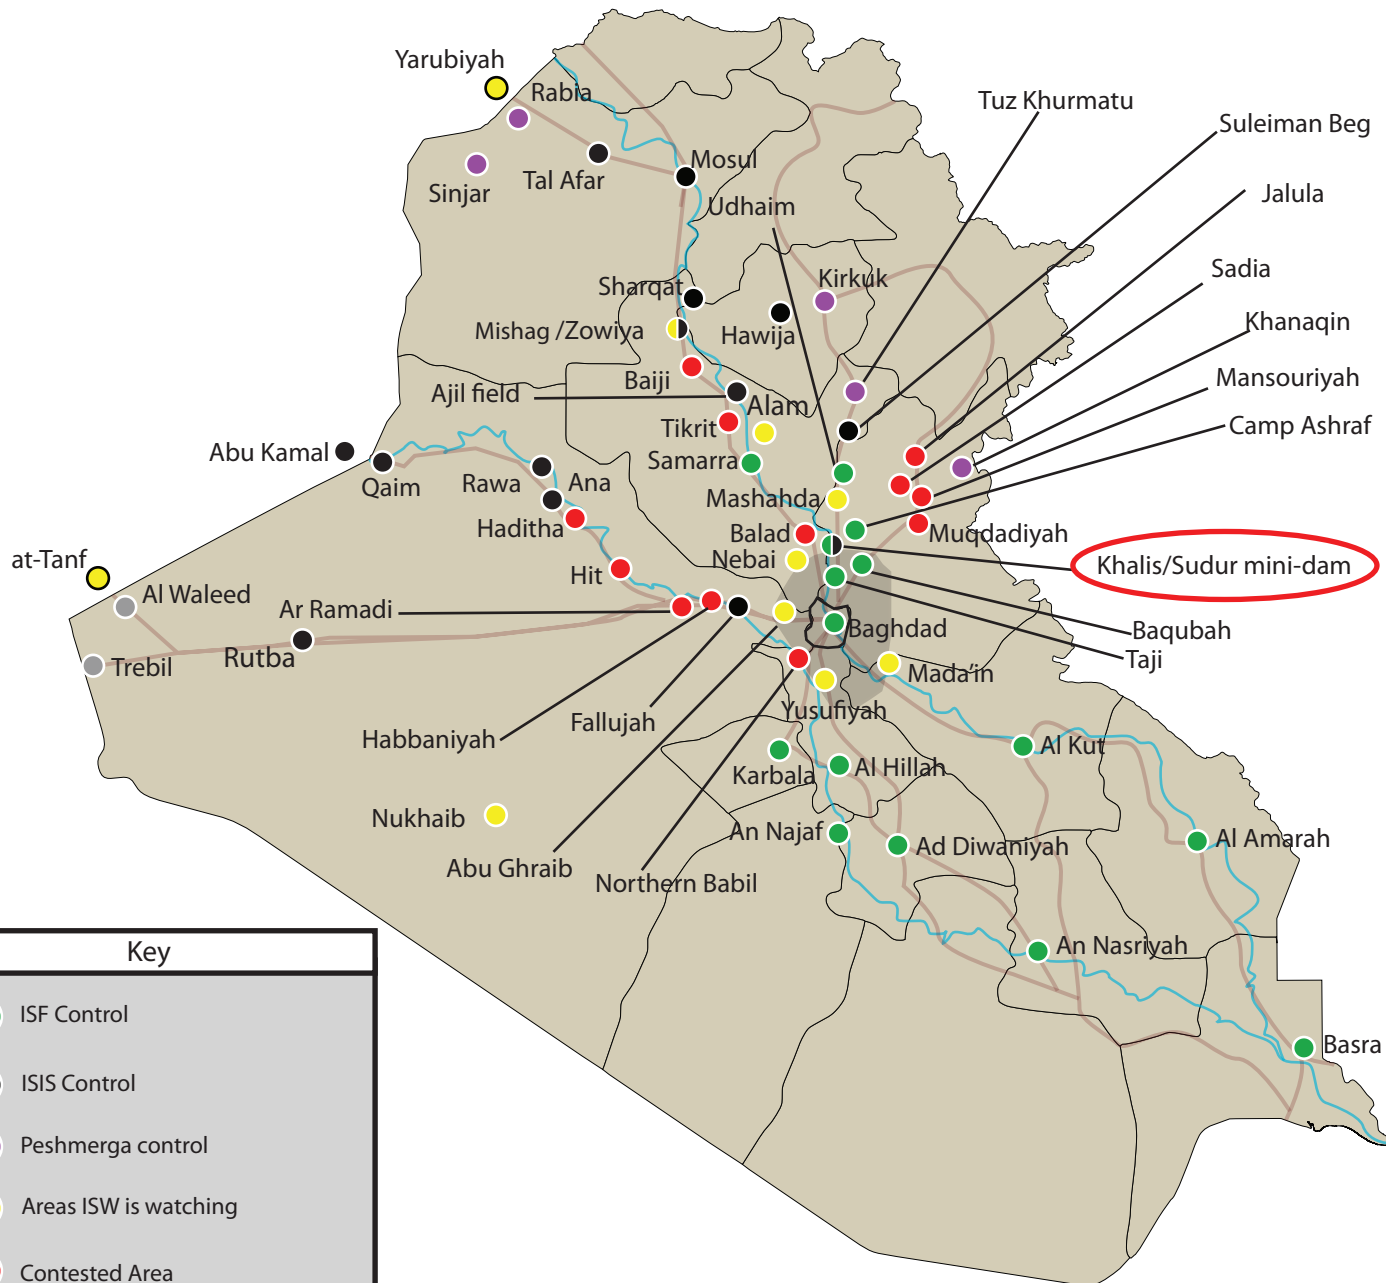

## Control of Terrain in Iraq: July 9, 2014

### Key

- ISF Control
- ISIS Control
- Peshmerga control
- Areas ISW is watching
- Contested Area
- Anti-ISIS Iraqi Sunni Tribes
- Iraqi Tribes
- Changes since last Control Map

**Changes for July 9 update:** ISIS seized the Sudur mini-dam which is located about 3 miles east of Khalis. ISIS took over the mini-dam after clashes with ISF units stationed in its vicinity and the ISF is now attempting to retake the dam.