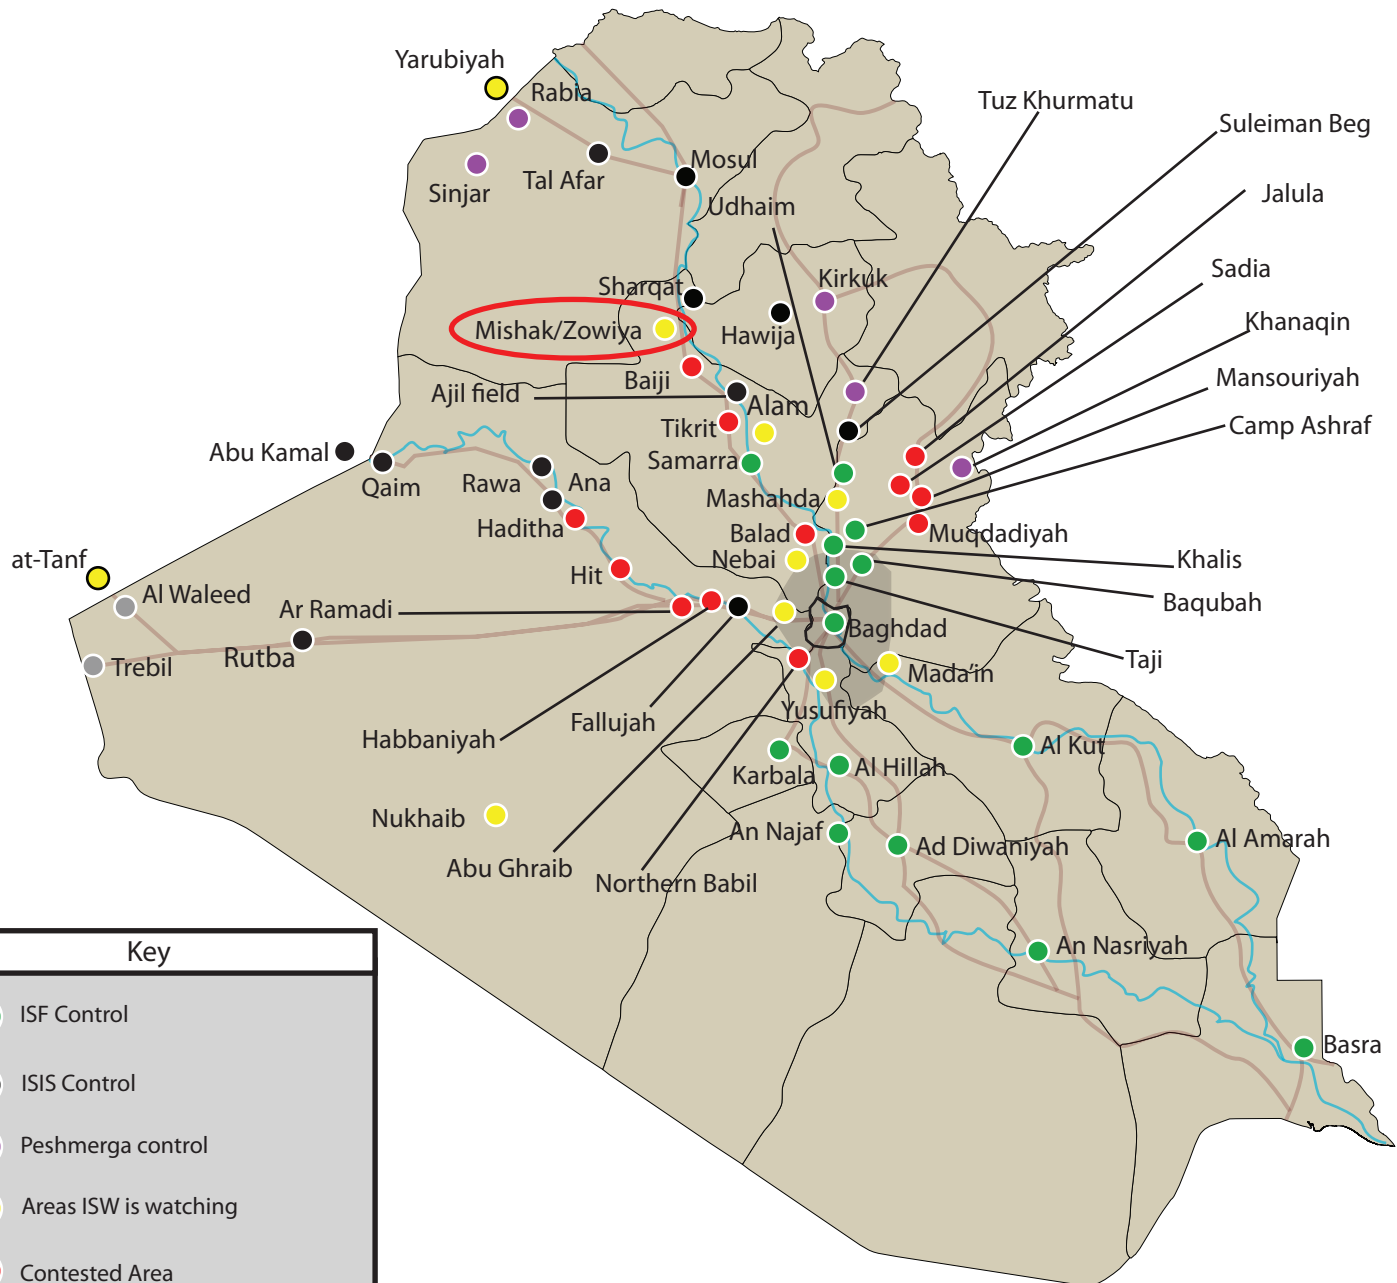

Control of Terrain in Iraq: July 7, 2014

Key	
●	ISF Control
●	ISIS Control
●	Peshmerga control
●	Areas ISW is watching
●	Contested Area
●	Anti-ISIS Iraqi Sunni Tribes
●	Iraqi Tribes
 	Changes since last Control Map

by Ahmed Ali, the ISW Iraq Team, and Nichole Dicharry

Changes for July 7 update: Heavy clashes took place between ISIS and tribal elements from the villages of Zowiya and Mishak located in northern Salah ad-Din Province when ISIS attempted to enter the villages.