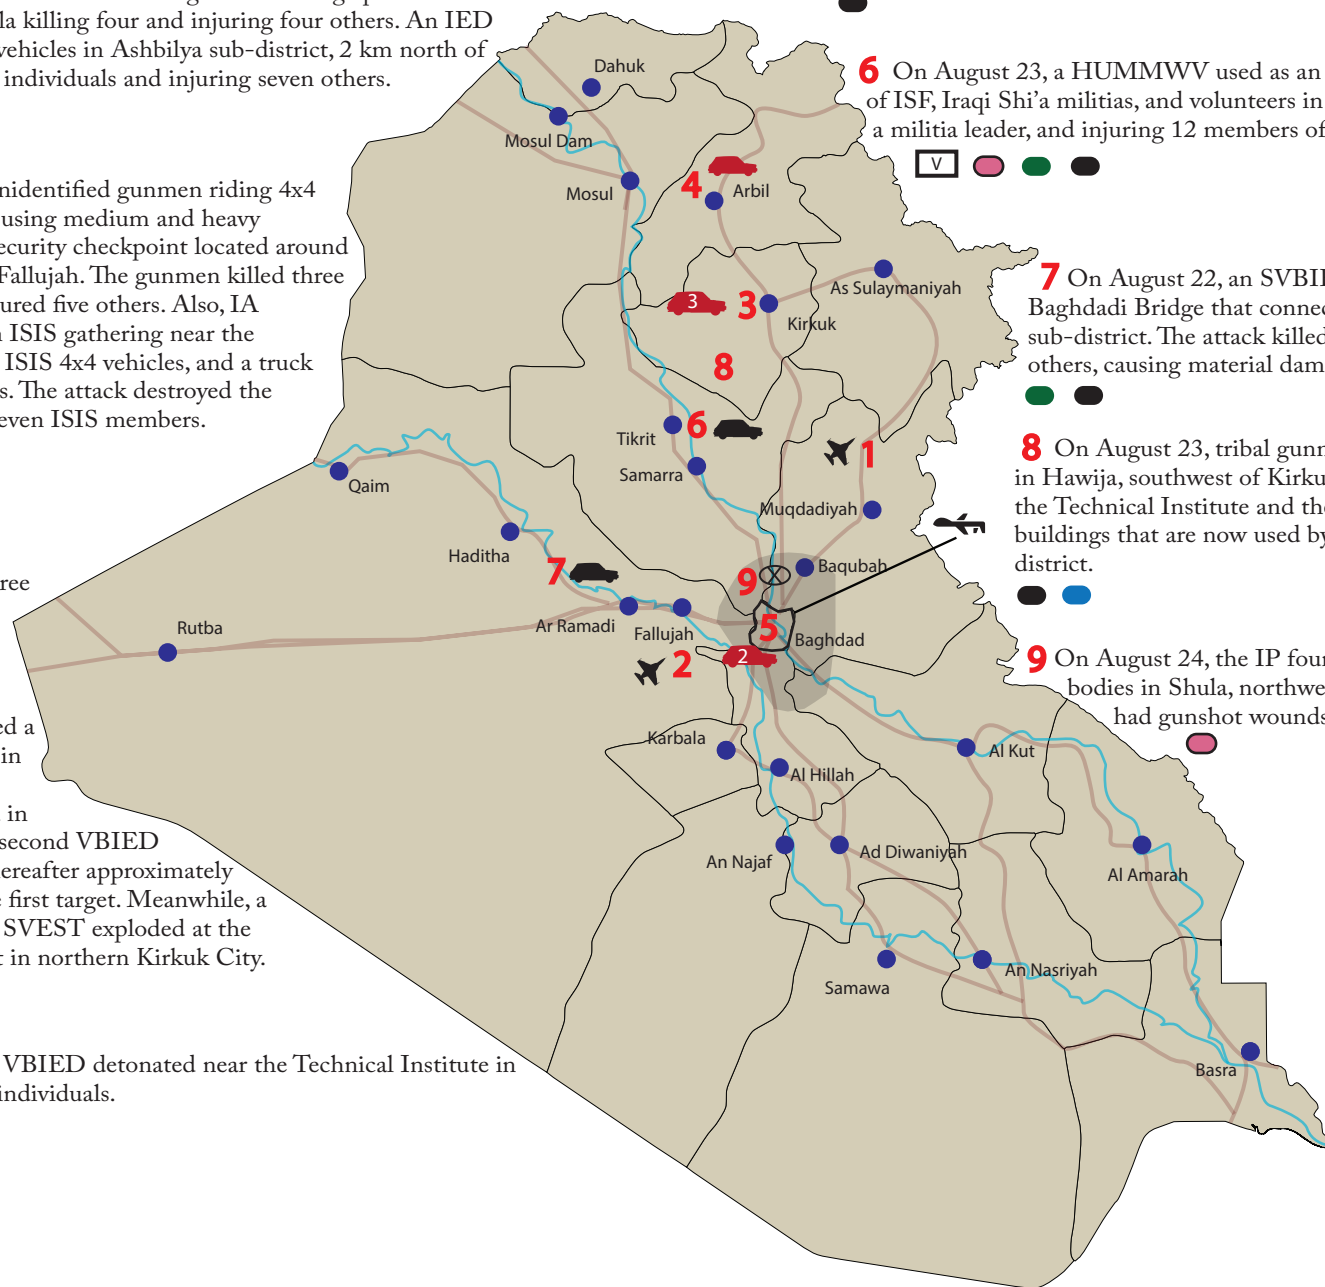

4 On August 23, a VBIED detonated near the Technical Institute in Arbil, injuring four individuals.

5 On August 23, a VBIED targeted the Iraq Intelligence Service building near the Masbah Intersection in Karrada, central Baghdad. The attack killed seven individuals and injured 32 others. On August 24, a VBIED detonated in the predominantly Shi'a neighborhood of Shula, northwestern Baghdad killing five individuals and injuring 14 others.

6 On August 23, a HUMMMWV used as an SVBIED targeted a gathering of ISF, Iraqi Shi'a militias, and volunteers in Ouja, south of Tikrit, killing a militia leader, and injuring 12 members of the joint force.

7 On August 22, an SVBIED targeted an IP patrol on the Baghdadi Bridge that connects Hit District to Baghdadi sub-district. The attack killed two civilians and injured six others, causing material damage to the bridge.

8 On August 23, tribal gunmen reportedly targeted ISIS in Hawija, southwest of Kirkuk City. The gunmen attacked the Technical Institute and the Sunni Endowment buildings that are now used by ISIS as headquarters in the district.

9 On August 24, the IP found three unidentified dead bodies in Shula, northwestern Baghdad. The bodies had gunshot wounds to the head and chest.

Content: ISW Iraq Team and Lauren Squires
Graphics: Nichole Dicharry

ISIS conducted five VBIED attacks on Saturday, just one short of the signature VBIED wave that characterized its spectacular attacks before the fall of Mosul. ISIS has typically used VBIED campaigns to target government buildings, security force checkpoints, infrastructure such as bridges, and Shi'a civilians. In the past two days there has been a VBIED resurgence against these targets throughout Iraq, in addition to other targets in the Kurdish region. ISIS likely has altered its tactics, techniques, and procedures in response to U.S. air strikes and is not massing openly as it had done as recently as several weeks ago. However, airstrikes have not destroyed ISIS's ability to operate as a conventional force. Instead, the group has likely adjusted its TTPs in the near term. ISIS remains capable of hybrid warfare, shifting between terrorist and conventional tactics. Meanwhile, the Hamrin Ridge remains highly contested between ISIS, Peshmerga, and militia-backed Iraqi forces. Attacks in Jalula will likely continue unabated because ISIS has likely entrenched itself in several sub-districts by establishing defensive positions and emplacing IEDs on major roads that the Peshmerga would use to retake the town.