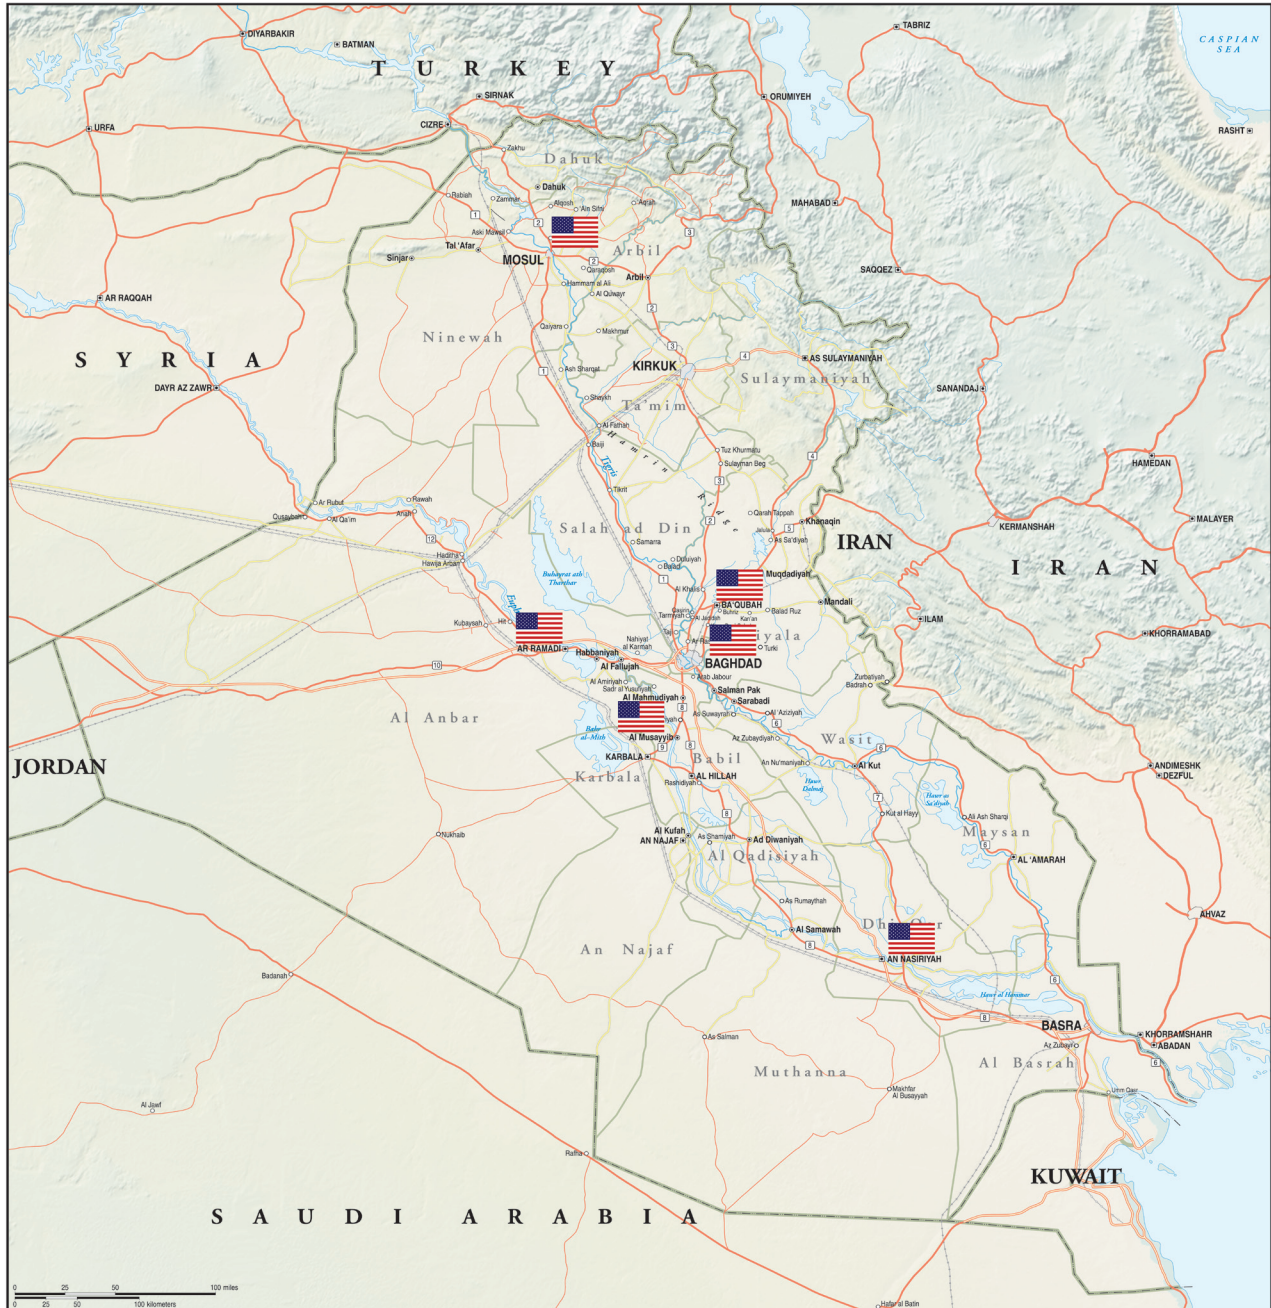

INSTITUTE FOR THE STUDY of WAR

MILITARY ANALYSIS AND EDUCATION
FOR CIVILIAN LEADERS

ADVISE AND ASSIST BRIGADE LOCATIONS

U.S. FORCE DISPOSITION

SEPTEMBER 1, 2010

- 1/3 BCT-A: Camp Falcon, operating in Baghdad
- 2/3 BCT-A: Camp Marez, operating in Ninawa
- 3/3 BCT-A: Camp Kalsu, operating in south-central Iraq
- 4/3 BCT-A: Camp Ramadi, operating in Anbar
- 3/4 BCT-A: Tallil, operating in southern Iraq
- 2/25 SBCT-A: Camp Warhorse, operating in north-central Iraq