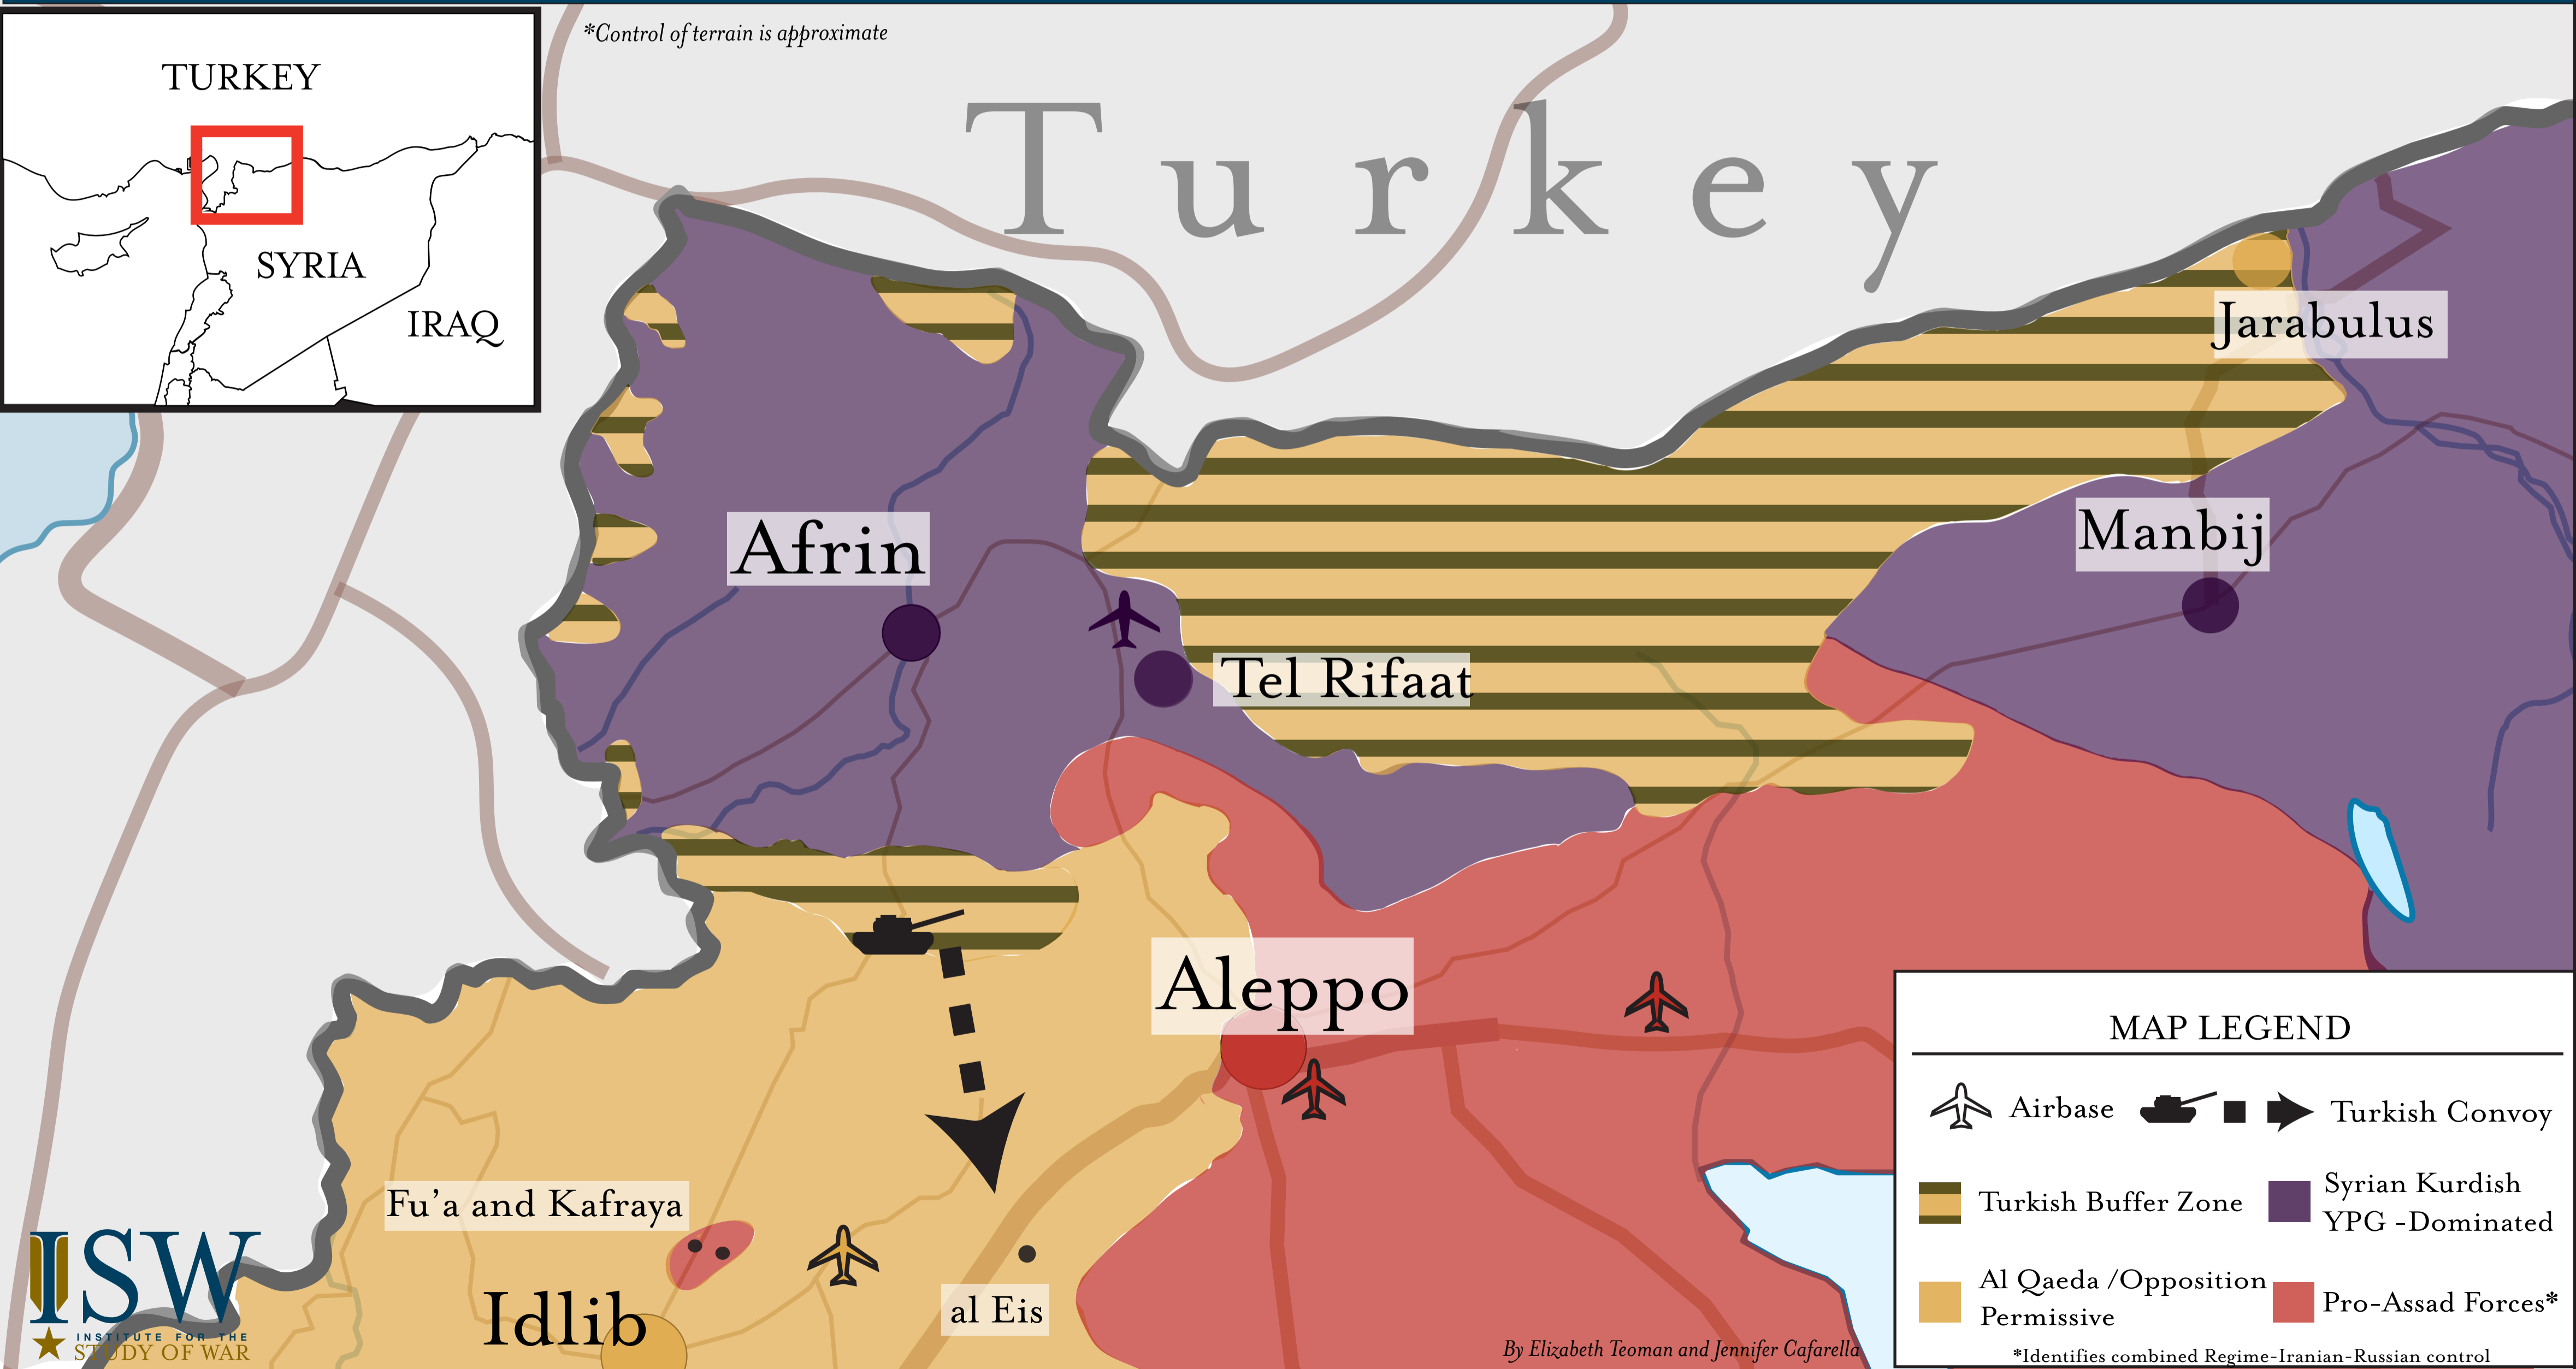

**Control of terrain is approximate*

MAP LEGEND

Airbase	Turkish Convoy
Turkish Buffer Zone	Syrian Kurdish YPG -Dominated
Al Qaeda /Opposition Permissive	Pro-Assad Forces*

*Identifies combined Regime-Iranian-Russian control