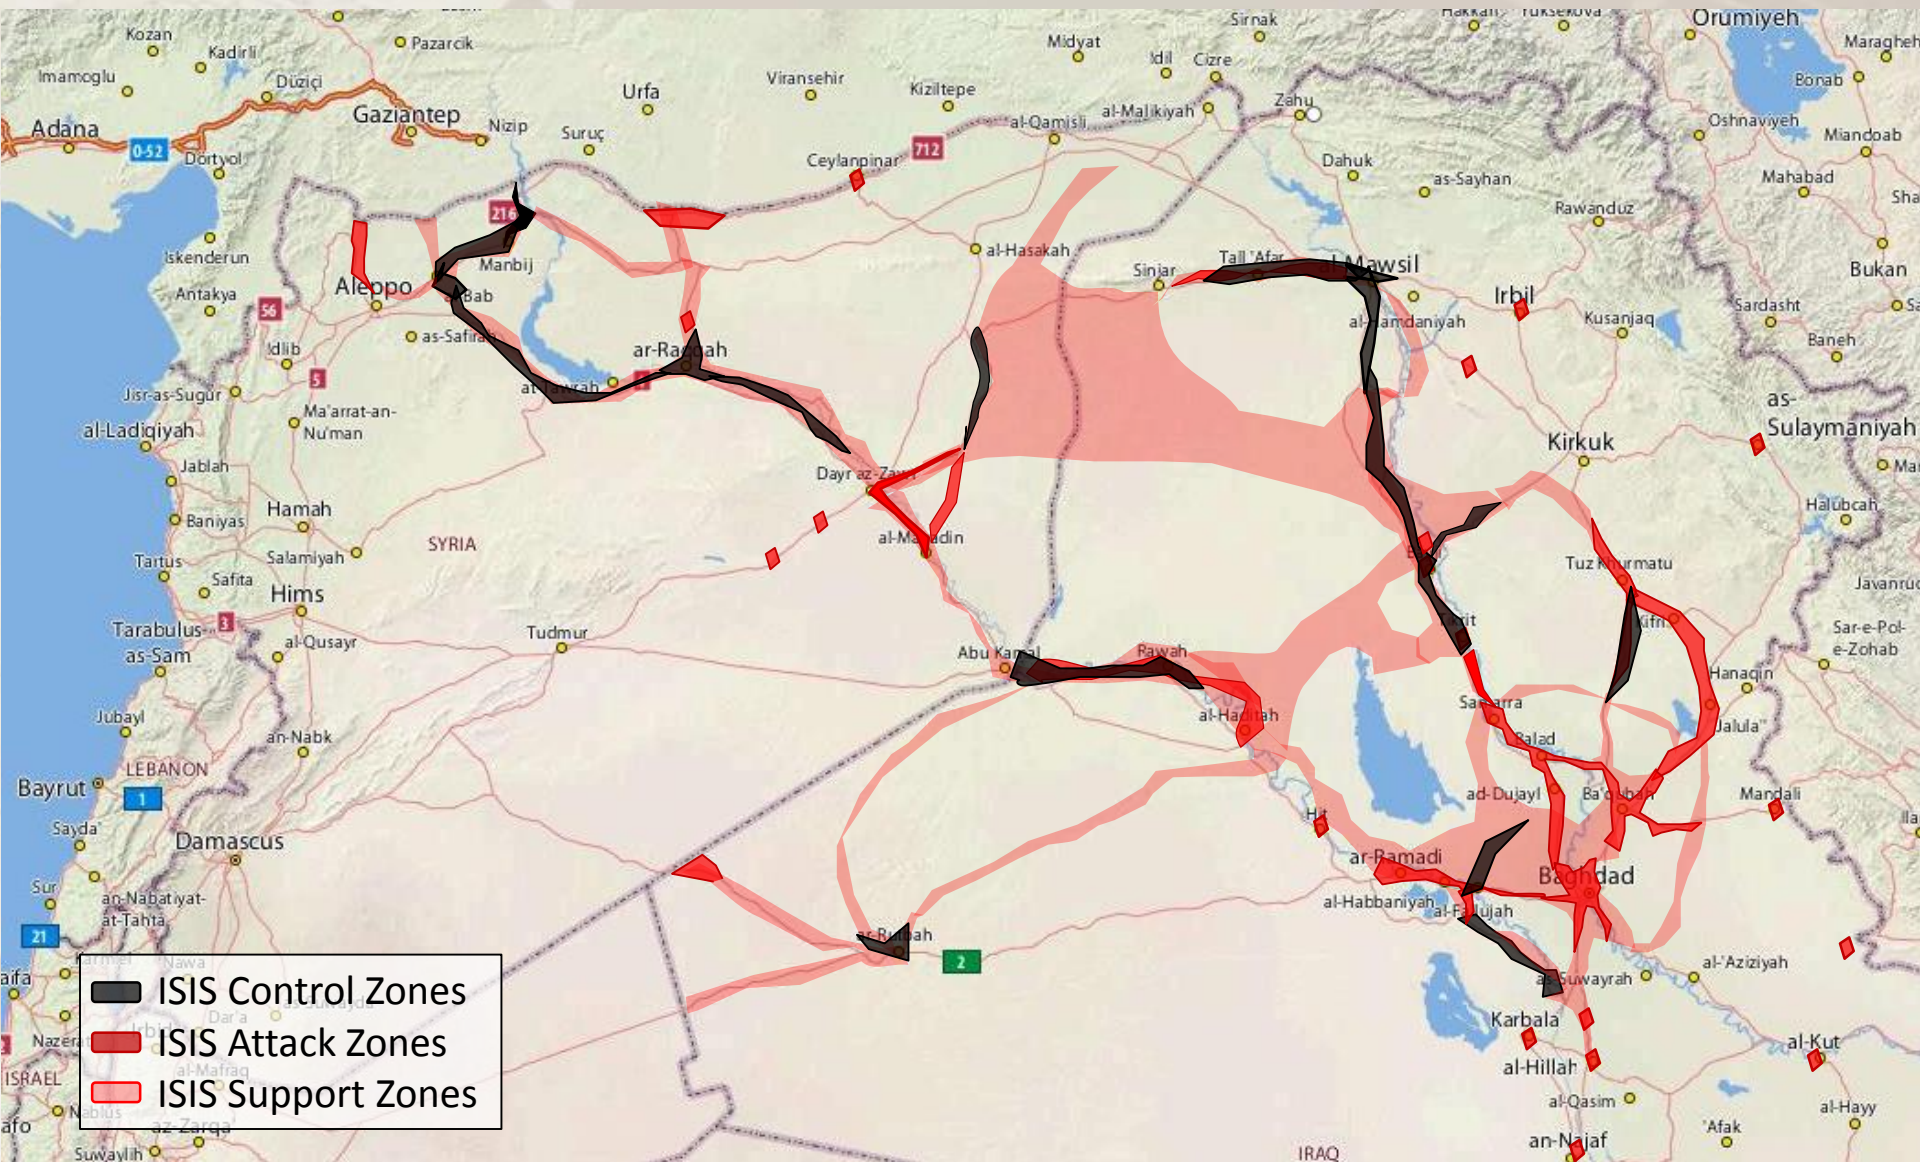

# ISIS ACTUAL SANCTUARY: JUNE 20, 2014

# ISIS ACTUAL SANCTUARY: JUNE 23, 2014

ISIS sees its Islamic State Extending between Iraq and Syria.