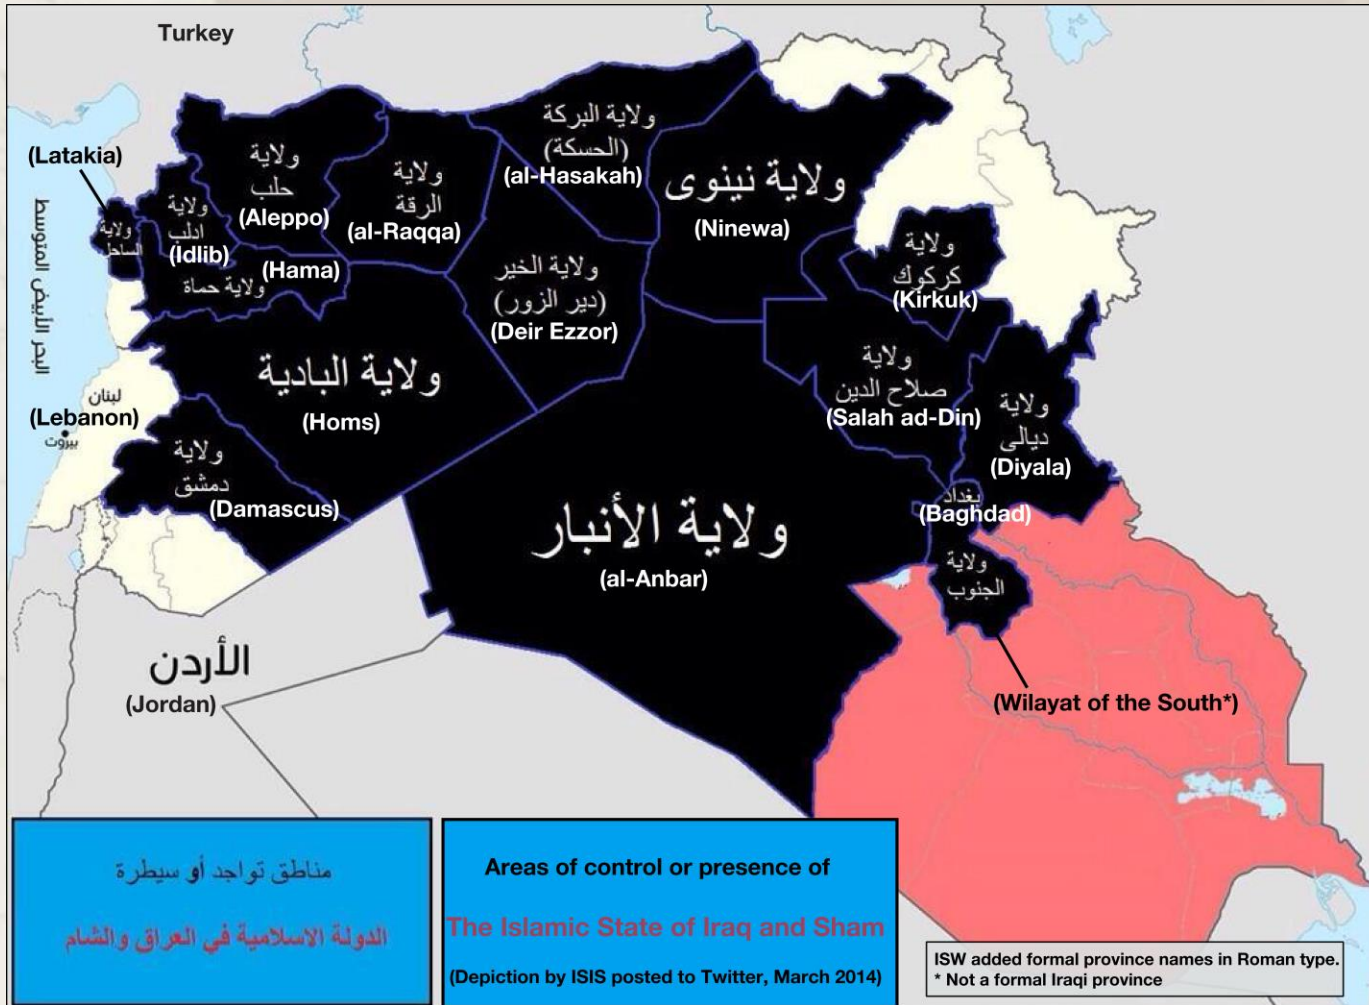

# ISIS ACTUAL SANCTUARY: JUNE 20, 2014

# ISIS ACTUAL SANCTUARY: JUNE 23, 2014

ISIS sees its Islamic State Extending between Iraq and Syria.