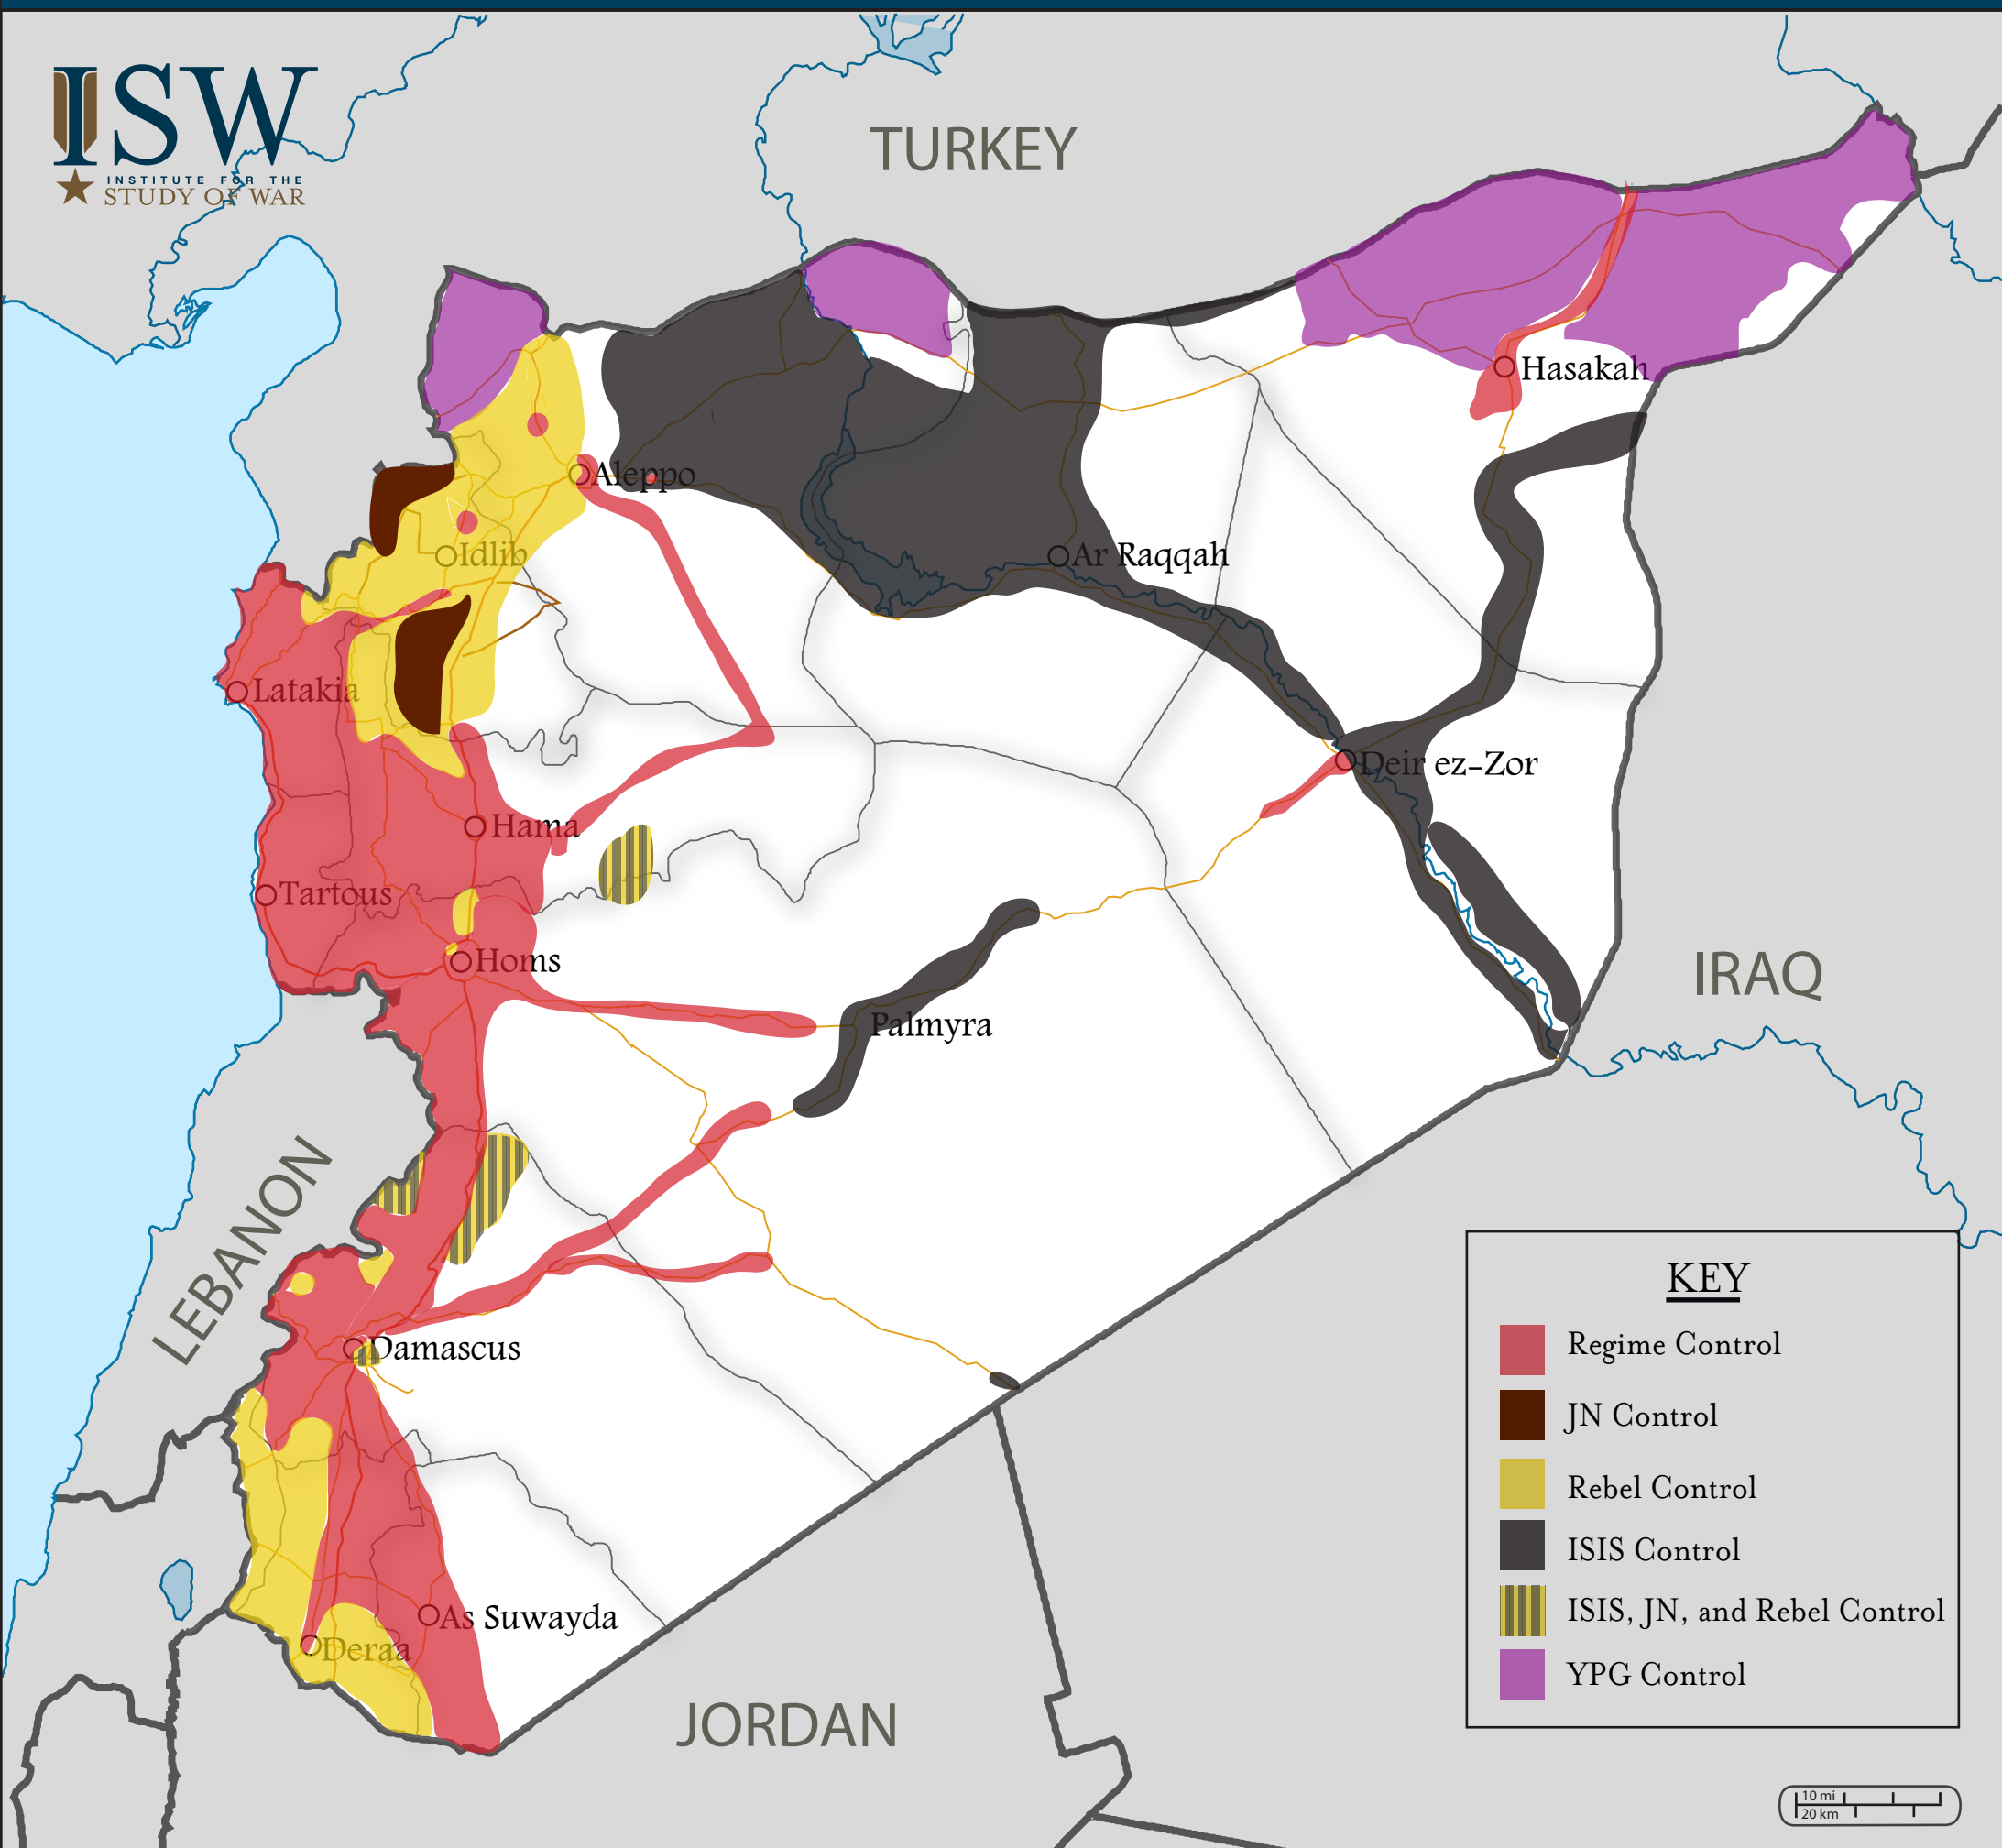

# Control of Terrain in Syria: May 22, 2015

ISIS seized the last regime-controlled border crossing between Syria and Iraq with the capture of the al-Tanf crossing on May 22 following a regime withdrawal. ISIS also launched an attack against the Iraqi side of the crossing at al-Waleed and the post remains contested. Control over the al-Tanf/al-Waleed crossing will enable ISIS forces in central Syria to link more directly with ISIS-held terrain in far-western Anbar Province, including ar-Rutbah. This advance also brings ISIS forces in Syria in close proximity with Jordan's northeastern border. Meanwhile, ISIS continued to expand westward from Palmyra, seizing the Suwannah area southwest of the city and encroaching on the critical regime T4 (Tiyas) Airbase along the highway to Homs.